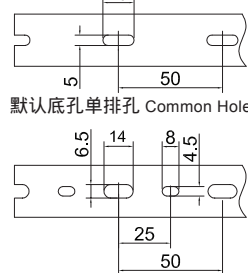

更多选择:量大可按需求生产所需规格或定制长度.例:VDR8080F/HF(L=1.7M)

Wide slot/finger design provides greater sidewall rigidity and can be used with a wide range of wire bundle sizes.
 Certificates:UL CE:EN50085 RoHS,REACH. Made of rigid Halogen free PCABS
 Work temperature:-40 °c to 110 °c
 UL94 Flammability Rating of V-0

Provided with mounting holes
 Available color:gray.white.blue.black and other special colors
 Special length come with MOQ request

DIN5510

样式: 16mm-75mm高
 Style: 16mm-50mmHigh

样式: 80mm-150mm高
 Style: 80mm-150mmHigh

样式: 16mm-72mm宽
 Style: Width from 16mm to 72mm

默认底孔单排孔 Common Hole

样式: 75mm-140mm宽
 Style: Width from 75mm to 140mm

150宽为5排底孔
 150 width with 5 lines holes

说明: 本系列16/35/45/65/75为非标产品。

This series is 16/35/45/65/75, they are not standard products