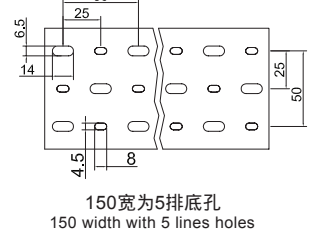

更多选择:量大可按需求生产所需规格或定制长度.例:VDR8080F/HF(L=1.7M)

Wide slot/finger design provides greater sidewall rigidity and can be used with a wide range of wire bundle sizes.
 Certificates:UL CE:EN50085 RoHS,REACH. Made of rigid Halogen free PCABS
 Work temperature:-40 °c to 110 °c
 UL94 Flammability Rating of V-0

Provided with mounting holes
 Available color:gray.white.blue.black and other special colors
 Special length come with MOQ request

DIN5510

样式: 16mm-75mm高
 Style: 16mm-50mmHigh

样式: 80mm-150mm高
 Style: 80mm-150mmHigh

样式: 16mm-72mm宽
 Style: Width from 16mm to 72mm

默认底孔单排孔 Common Hole

样式: 75mm-140mm宽
 Style: Width from 75mm to 140mm

150宽为5排底孔
 150 width with 5 lines holes

说明: 本系列16/35/45/65/75为非标产品。

This series is 16/35/45/65/75, they are not standard products