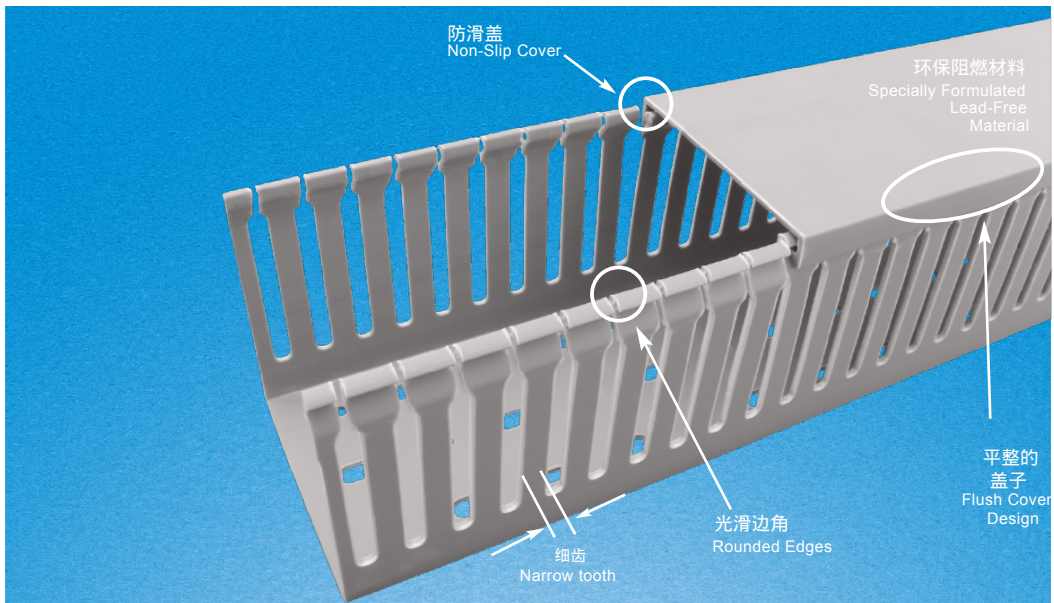

RCCN 日成HVDRT型环保阻燃线槽 Narrow Slot Wiring Duct

特点/Features	优点/Advantages	益处/Benefits
细的齿和细的孔 Narrow finger and slot design	较近的电器接线空间满足高密度排线 Allows further fanning of wires for neater wire	允许更多的排线,使布线效果整体美观 Mmanagement in high-density control panels
环保阻燃材料 Rohs approved Enviroment-friendly Material	符合欧盟ROHS环保测试, 符合美国UL94V-0,良好的阻燃性 Approved by EU Rohs, Compliant with US UL 94V-0,good inflaming	环保不含有铅的PVC 不会对人体健康构成危害,材料良好阻燃性, 使明火自熄,在着火的情况下,保证安全 Eliminates health concerns associated with PVC that contains lead
光滑的边角 Smooth rounded edges	齿的顶端和孔的边缘光滑 Smooth edges in duct slots and at top of duct fingers	防止电线和手被毛刺割伤 Protects hands and wiring/cabling from abrasion
防滑盖 (non-slip liner inside duct covers)	安装时不容易滑盖 Will not slide easily when installed on duct base	防运输振动导致滑盖 防线槽垂直安装时滑盖 Cover stays in place during shipment, vibration and when in a vertical orientation,eliminating rework
平整的盖子设计 Flush cover design Greater capacity than traditional duct designs	比传统的设计有更大的空间 盖子与槽体齐平 Cover sits flush with sidewall	比老款装相同数量的电线表面更平整美观 Can potentially use a smaller size wiring duct for same number of wires Provides a neat and finished appearance
冲孔断面/Slot smooth	冲孔后齿的表面平整光滑 Smooth edge after punching	不用修毛刺,节省时间 No need to get offer abrasion, save time
四种颜色可选 Four different colors	可用于不同场合的安装要求。 Suitable to different environments using	项目对颜色有要求时选择范围更加的广泛更快的满足终端用户的需求。 Can meet different customers' request in different project
通过多项认证 Approved by many certificates	美国UL,加拿大CULUS, 欧盟CE ,ROHS,REACH 铁道部机车阻燃低烟认证。 America UL,Canada CULUS, EuropeCE ,ROHS,REACH Flamility and low smoking certificate	满足项目应用零配件需要提供产品认证,确保产品在世界各地均可放心使用 Can provide related certificates of the projects or parts need