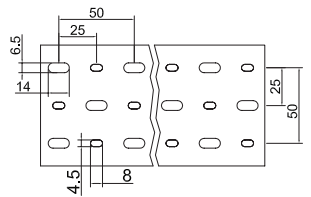

**更多选择:量大可按需求生产所需规格或定制长度.例:HVDR8080T(L=1.7M)**  
 Wide slot/finger design provides greater sidewall rigidity and can be used with a wide range of wire bundle sizes.  
 Certificates:UL:E306674 CE:EN50085 RoHS,REACH. Made of rigid PVC  
 Work temperature:-40 °c to 65 °c  
 UL94 Flammability Rating of V-0  
 Provided with mounting holes  
 Available color:gray.white.blue.black and other special colors  
**Special length come with MOQ request**

150宽为5排底孔  
 150 width with 5 lines holes

本系列HVDRT为直孔,孔5齿8,孔无分隔齿设计。  
 本系列16/20/33/35/45/65/75高为非标产品。  
 This series is HVDRT,without butterfly design,slot 5,finger 8,  
 16/20/33/35/45/65/75,they are not standard products